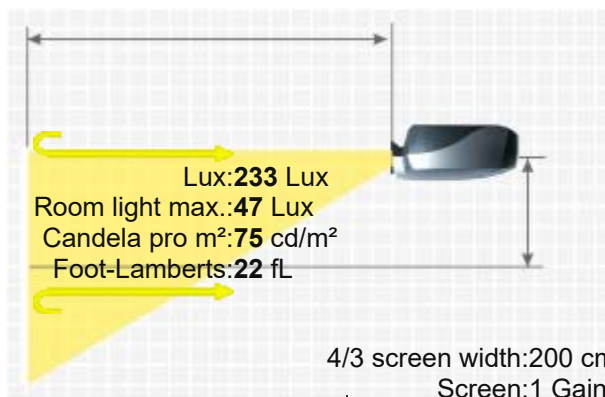

-

Throw Ratio

-

Audio

1W

Connections

S-Video  
Cinch Video  
D-sub 15pin in

Ceiling Mounting

Yes

Power

230W

Size WxHxD

234 x 135 x 368 mm (9,2"x5,3"x14,5") 11,63 L/dm³

Operating Noise

-

Weight