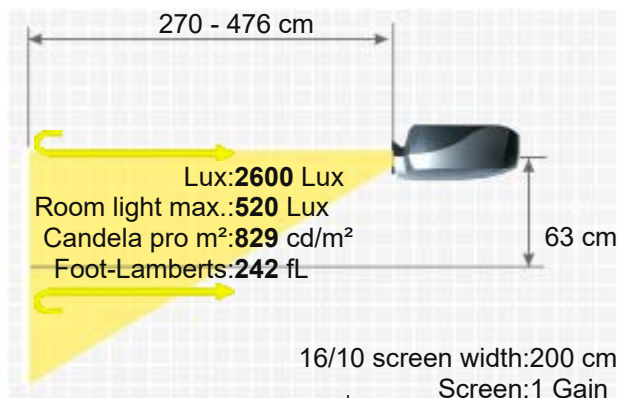

Operating Noise

33 / 28 dB in Eco Mode

Weight

8,50 kg / 18,74 lbs.

Keystone

Vert.: +/-40°