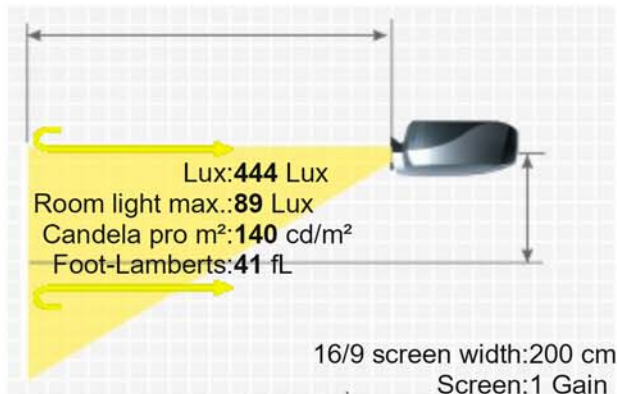

Zoom

No Zoom

Objective

-

Throw Ratio

-

Audio

-

Connections

HDMI in
Mini Jack Audio in und out
USB in
Bluetooth 5.3

Ceiling Mounting

Yes

Power -
Size WxHxD -
Operating Noise -

Weight 3,89 kg / 6,61 lbs.
Keystone -
Illumination -

Frequenz -

Foot-Lamberts 41 fL / max. 321 cm screen width
140 cd/m²