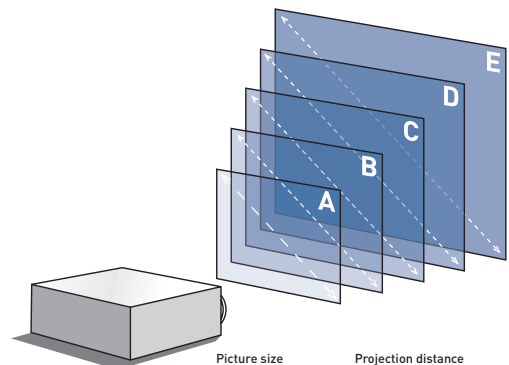

TOSHIBA

x2000

Exceptional talents with a great appreciation of colours.

- With detachable control panel
- High security (password function and panellock)
- Easy set-up and "easy to use"

LCD stands for
Liquid Cristal Display

x2000

Immerse yourself
in a world of colour.

- Display** 0,61" LCD Chip
- Resolution** XGA 1,024 x 768
- Brightness** 2,000 ANSI-lumens
- Colour reproduction** 16.7 mio. colours
- Contrast** 600 : 1
- Projection format** 4 : 3 switchable to 16 : 9
- Lamp** 180 W (TLPLW11LAMP)
- Max. lamp life** up to max. 2,000 hours/
um to max. 3.000 hours in ECO mode
- Lens** F = 1.6 - 1.89 / f = 18.6 - 22.3 mm, manual zoom and focus
- Zoom** 1.2 x
- Frequency (hor./vertical)** 16 - 106 kHz / 50 - 85 Hz
- Projection** front, rear and ceiling
- Digital keystone correction** auto vertikal +/- 30°
- Picture size (diagonal)** 0.84 m - 7.62 m
- Projection distance** 1.19 m - 9.13 m
- Input signals** NTSC / PAL / SECAM, 480i, 480p, 576i, 576p, 720p, 1,080i, VGA / SVGA, XGA / SXGA / UXGA (compr.)
- Inputs** RGB (D-sub 15), S-video, composite video (1 x RCA), RGB audio (stereo mini jack), video / S-video audio (1 x RCA L/R)
- Outputs** RGB (D-sub 15), audio (stereo mini jack)
- Serial interface** RS-232C (mini DIN8 pin)
- Power supply** AC 100 - 240 V, 50 / 60 Hz
- Loudspeaker** 1 W mono
- Dimensions (W x H x D)** 288 x 92 x 247 mm
- Weight** 2.8 kg
- Operation noise** standard 34 dB / ECO mode 29 dB
- Specials** security-function, user logo, password, panellock, with detachable control panel, quick start / instant shut down (5 sec.), black board-function
- Accessories** mouse remote control with laserpointer and batteries, owners manual (CD ROM), quick reference, RGB and power cable, softcase
- Options** ceiling mounting, trolley, spare lamp, camera c001

Picture size	Projection distance
A 0.84 m	1.19 m
B 1.52 m	1.8 - 2.18 m
C 2.54 m	3.02 - 3.64 m
D 5.08 m	6.08 - 7.31 m
E 7.62 m	9.13 m