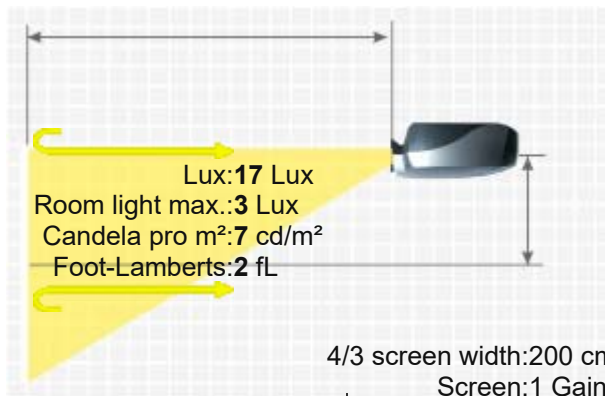

Power

28W

Size WxHxD

112 x 46 x 105 mm (4,4"x1,8"x4,1") 0,54 L/dm³

Operating Noise

-

Weight

0,374 kg / 0,82 lbs.

Keystone

-

Illumination

-

Frequenz

-

Foot-Lamberts

2 fL / max. 62 cm screen width