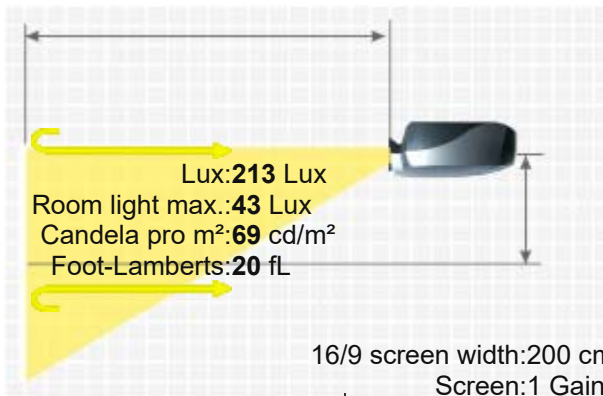

Powered

Zoom

No Zoom

Objective

-

Throw Ratio

-

Audio

1 x 10W

Connections

HDMI in
2x USB-A in
USB-C in
Bluetooth 5.2

Ceiling Mounting -
 Power -
 Size WxHxD 180,1 x 94 x 180,1 mm (7,1"x3,7"x7,1") 3,05 L/dm³
 Operating Noise -

Weight 1,39 kg / 2,2 lbs.
 Keystone -
 Illumination 98%

Frequenz -

Foot-Lamberts 20 fL / max. 223 cm screen width
 69 cd/m²

Features
 ■ Full HD 1080P compatible
 ■ Wi-Fi network compatible.
 ■ Ja

Status
 ■ Two Way Charging
 2023 Current model // Last update of the data: 2024-10-02