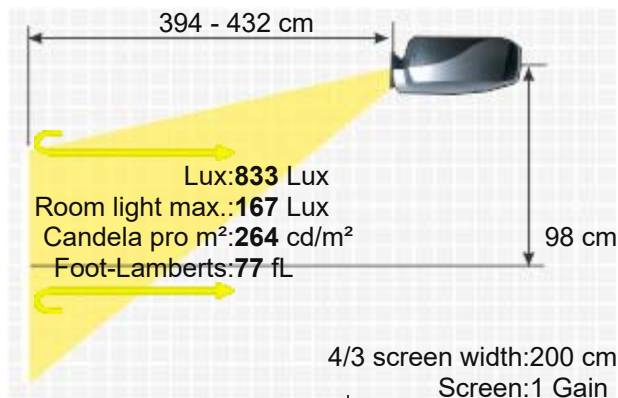

InFocus IN2104/EP

INFOCUS IN2104/EP

The InFocus model IN2104/EP is a DLP projector with XGA 1024 x 768 resolution and a contrast of 2000:1. An image width of up to 435 cm is possible, as the projector has 2500 Ansi lumens. However, if room light is available, the picture should be max. 290 cm wide. On the market since 2008, the model is no longer offered by the manufacturer InFocus.

Medium screen width or rooms with little light, max. 100 lumens.

Light Source 200 / 170W im Eco Mode Lamp

Light Life Articiel Nr.: SP-LAMP-039

2500 h. 3000 h. in Eco Mode

Operating Costs -

Focus Manual

Zoom Manual 1,10

Objective -

Throw Ratio 1,97-2,16:1

Audio 2W Mono

Connections 2 x D-sub 15 pin in 1 x out
S-Video in
Cinch Video in
RS232C
USB in
Mini Jack Audio in und out
5V Trigger out

Brief Introduction
Beta 2.5

Display Type

Ceiling Mounting Yes
 Power 250W
 Size WxHxD 297,2 x 99,1 x 228,6 mm (11,7"x3,9"x9") 6,7 L/dm³
 Operating Noise 35dB

Weight 3,13 kg / 6,9 lbs.
 Keystone Vert.: +/-20°
 Illumination -

Frequenz H-sync: 31-79 kHz
 V-sync: 50-85 Hz