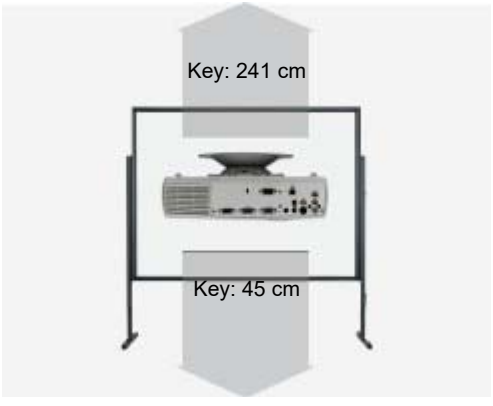

More Details

HCinema

<https://www.projector-database.com/pro/infocusin2104-en.html>

Due to our ongoing commitment to continuously improve the quality of our projector database, this brochure is also subject to change without notice. HCinema is not responsible for any errors or omissions contained in product descriptions.