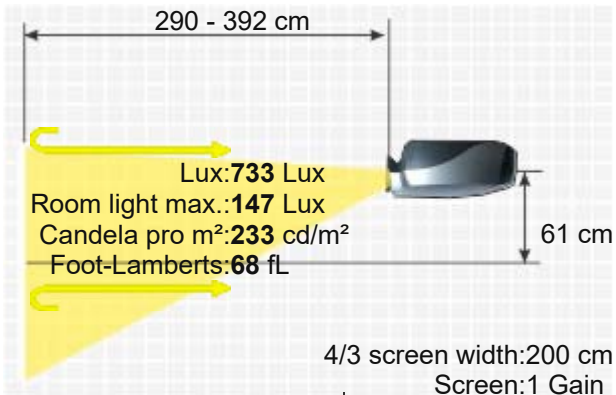

Zoom

No Zoom 1,35

Objective

F=1,44 f=16,6mm

Throw Ratio

1,45-1,96:1

Audio

1W Mono

Connections

D-sub 15 pin in und out
S-Video in
Cinch Video in
USB Typ B in

Ceiling Mounting

Yes

Power

231W / 4,3W standby

Size WxHxD

245 x 92 x 327 mm (9,6"x3,6"x12,9") 7,37 L/dm³

Operating Noise

28 / 35 dB in Eco Mode

Weight 2,70 kg / 5,95 lbs.
 Keystone Vert.: +/-30°
 Illumination -
 Frequenz -
 Foot-Lamberts 68 fL / max. 408 cm screen width
 233 cd/m²

Features

- Full HD 1080P compatible
- Direkt Power Off
- Freeze
- Eco Mode
- Kensington Slot
- Password protection
-