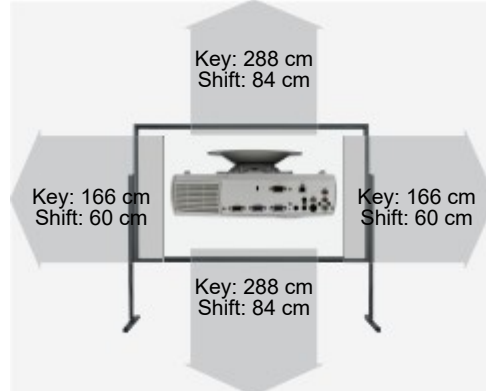

### Power

515 / 477W in Eco Mode

### Size WxHxD

525 x 189 x 472 mm (20,7"x7,4"x18,6") 46,83 L/dm<sup>3</sup>

Operating Noise 39 / 31 dB in Eco Mode

Weight 12,70 kg / 26,46 lbs.  
 Keystone Vert.: +/-45°  
 Hori.: +/-30°  
 Illumination -  
 Frequenz -  
 Foot-Lamberts 242 fL / max. 819 cm screen width  
 829 cd/m<sup>2</sup>  
 ■ Full HD 1080P compatible  
 ■ Lens shift Funktion  
 ■ Eco Mode  
 ■ sRGB  
 Features ■ 360° installable  
 ■ 24/7 continuous operation capable  
 ■ Edge Blending  
 ■ Lan network compatible.  
 ■ Crestron®-Software compatible.  
 ■  
 Screen Mirroring -