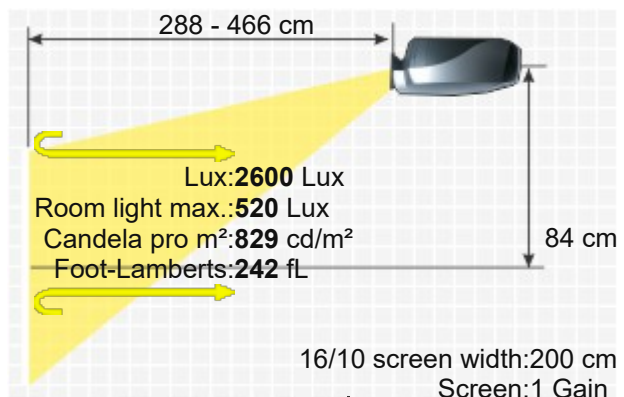

### Size WxHxD

525 x 189 x 472 mm (20,7"x7,4"x18,6") 46,83 L/dm<sup>3</sup>

Operating Noise 39 / 31 dB in Eco Mode

Weight 12,70 kg / 26,46 lbs.  
 Keystone Vert.: +/-45°  
 Hori.: +/-30°  
 Illumination -  
 Frequenz -  
 Foot-Lamberts 242 fL / max. 819 cm screen width  
 829 cd/m<sup>2</sup>  
 ■ Full HD 1080P compatible  
 ■ Lens shift Funktion  
 ■ Eco Mode  
 ■ sRGB  
 Features ■ 360° installable  
 ■ 24/7 continuous operation capable  
 ■ Edge Blending  
 ■ Lan network compatible.  
 ■ Crestron®-Software compatible.  
 ■  
 Screen Mirroring -