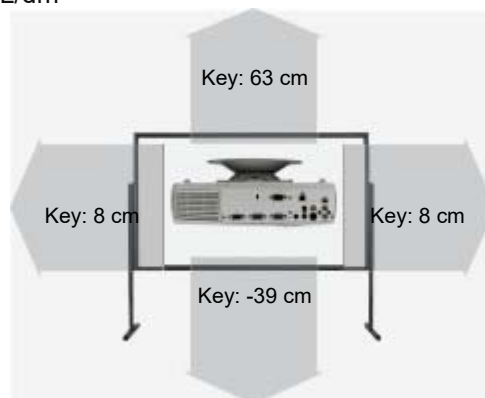

Size WxHxD 344 x 94 x 314,5 mm (13,5"x3,7"x12,4") 10,15 L/dm³
Operating Noise -

Weight 3,70 kg / 6,61 lbs.
Keystone Vert.: +/-7°
Hori.: +/-5°

Illumination -

Frequenz H-sync: 15-92 kHz
V-sync: 50-85 Hz

Foot-Lamberts 126 fL / max. 592 cm screen width
432 cd/m²

Features

- Full HD 1080P compatible
- Integrated Mediaplayer
- Blackboard Modus
- User logo
- Eco Mode
- Kensington Slot
- sRGB
- Lan network compatible.
- Short-throw projector
- Whiteboard function.
- Digital zoom,

Lamp original ELPLP87 / V13H010L87

Optional Air filter original ELPAF47 / V13H134A47

Remote control original 1613717

Status Order here: <https://www.hcinema.de/lampen/shop-en.php?id=23075>

2014 Discontinued (EOL) // Last update of the data: 2024-07-04

Data Created: 2014-12-11 15:06:26

More Details

HCinema

<https://www.projector-database.com/pro/epsoneb536wt-en.html>

Due to our ongoing commitment to continuously improve the quality of our projector database, this brochure is also subject to change without notice. HCinema is not responsible for any errors or omissions contained in product descriptions.