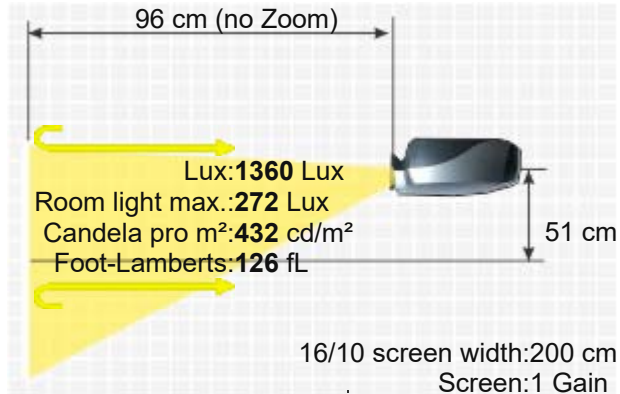

Epson EB 536Wi

A brief introduction to the Epson EB 536Wi. The LCD projector has a WXGA 1280 x 800 resolution and a contrast of 16000:1. The lamp in the projector is specified with a lamp life of 5000 hours, which is over 6.8 years if enjoyed for two hours a day. The integrated media player allows files to be played directly. The horizontal and vertical keystone correction allows the projector to be positioned very freely. As the EB 536Wi is equipped with a microphone jack plug and 16W speakers, no additional audio system is required for presentations or training courses. 3400 Ansi lumens ensure that a picture width of 592 cm is also possible. However, if room light is available, the picture should be a maximum of 395 cm wide. The projector also offers a whiteboard function that makes training and presentation rooms interactive. Furthermore, the projector can play 1080P without any problems. The model built in 2014 is no longer offered by Epson, but is still very popular in our projector database.

F=4,6 f=6,4mm

Throw Ratio

0,48:1

Audio

16W

Connections

HDMI in
 2 x D-sub 15pin in 1x out
 Cinch Video in
 Cinch Stereo in
 S-Video in
 Mini Jack Audio in und out
 USB Typ A,B in
 RS232C Din 9 pin in
 RJ45 in
 Mikrofon in

Ceiling Mounting

Yes

Power

298 / 221W Im Eco Mode

Size WxHxD 344 x 94 x 314,5 mm (13,5"x3,7"x12,4") 10,15 L/dm³
Operating Noise -

Weight 3,70 kg / 6,61 lbs.
Keystone Vert.: +/-7°
Hori.: +/-5°

Illumination -