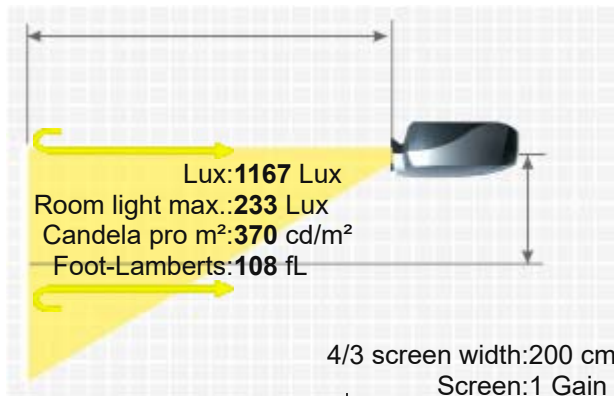

Epson EB-107

The EB-107 LCD has 3500 Ansi lumens, a contrast of 15000:1 and an XGA 1024 x 768 resolution. The lamp life is up to 12000 hours, which is over 16.4 years if enjoyed for two hours a day. The horizontal and vertical keystone correction provides leeway when setting up. Thanks to the brightness of 3500 Ansi lumens, a picture width of 515 cm is possible. The projector will also cope with slightly brighter rooms with a narrower picture width (we recommend max. 343 cm). With the HDMI MHL port, the smartphone image can be transmitted to the projector in Full HD at 60 Hz by screen mirroring and the smartphone is charged at the same time. The model is also Full HD 1080P compatible. It is no longer offered by the manufacturer Epson.

HDMI/MHL® x 1

Power Inlet x 1

RS-232c x 1
Video/Audio x 1
Mic: Stereo Mini x 1
Monitor Out x 1
Audio 1 & 2
Audio Out x 1
Ceiling Mounting Yes
Power 309W / 227W in Eco Mode
Size WxHxD 30,2 x 26 x 9,1 mm (1,2"x1"x0,4") 0,01 L/dm³
Operating Noise 37 / 28 dB in Eco Mode

Weight 2,80 kg / 6,17 lbs.
Keystone Vert.: +/-30° automatisch
Hori.: +/-30°

Illumination -

Frequenz -

Foot-Lamberts 108 fL / max. 515 cm screen width
370 cd/m²

- Full HD 1080P compatible
- Eco Mode
- Automatic and manual vertical keystone correction
- Kensington Slot
- Lan network compatible.