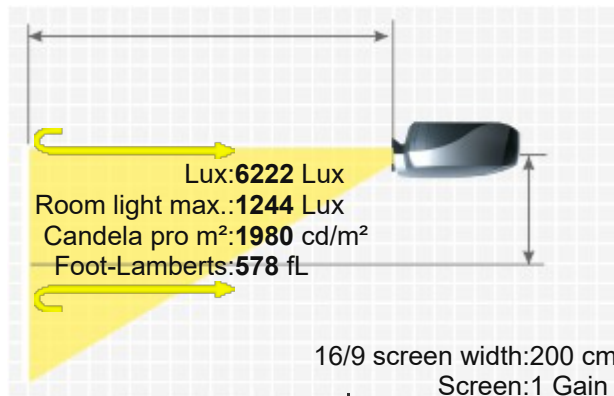

Christie 4k1600-JS

The Christie 4k1600-JS large-scale 3D laser DLP projector has 14,000 ANSI lumens, a contrast ratio of 25,000:1 and a UHD (4K2K) 3840 x 2160 resolution. Thanks to laser technology, the projector has a light lifespan of up to 20,000 hours, which is the equivalent of over 13.7 years at 4 hours a day. 14,000 ANSI lumens ensure that an image width of 1202 cm is also possible. The projector can handle rooms with low light with a smaller image width; we would recommend a maximum of 801 cm. Playing 1080P and 4K as well as 3D is no problem for the projector either, and thus all currently available Blu-ray formats can be recognised by the projector.

Brief Introduction Beta 2.5

Display Type

1 x 0,8" HEP DMD Chip
UHD 16/9 Ti Digital Light Processing Chip

Ansi-Lumen

Projector 14000   Screen 6222 Lux (200 cm Screen width)

Contrast

25000:1 full on/off   25000:1 full on/off

Black Level

Offset 0,5600 min. Lumen   0,249 min. Lumen

Resolution

UHD (4K2K) 3840 x 2160
8.294.400 Pixel

Video Modes

Pal, SECAM, NTSC, HDTV 720p, 1080i, 1080p, 4K UHD, 3D, EDTV 480p, 576p

3D Compatibility

Frame-Packing (Full HD 3D) | Side-by-Side | Top-and-Bottom
Frame Sequential (3D Ready) | 2D-zu-3D Video Converter

Application

Event | Very large screen width and rooms with plenty of light and shaded daylight.

Light Source

Laser

Light Life

20000 h. bis 50% Helligkeit

Operating Costs

0,00 € Laser

Focus

Powered

Zoom

Powered

Objective

optional

Throw Ratio

optional

Audio

Nein

Connections

2x HDMI (1x Out) 2.0b
Display Port 1.2a
USB Type A
HDBaseT RJ45
3G-SDI (BNC)
3GSDI (BNC)
HDBaseT (RJ45)