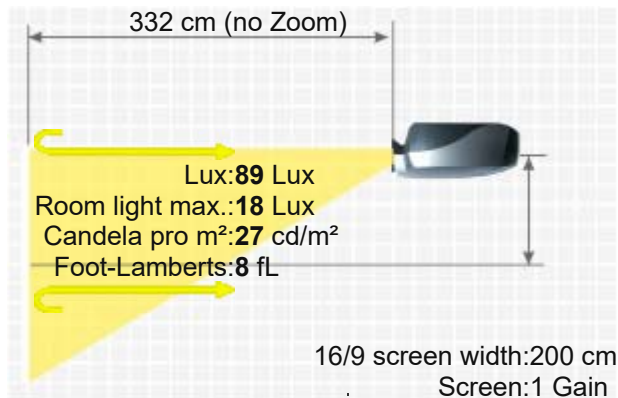

Status

2016 Discontinued (EOL) // Last update of the data: 2024-10-02