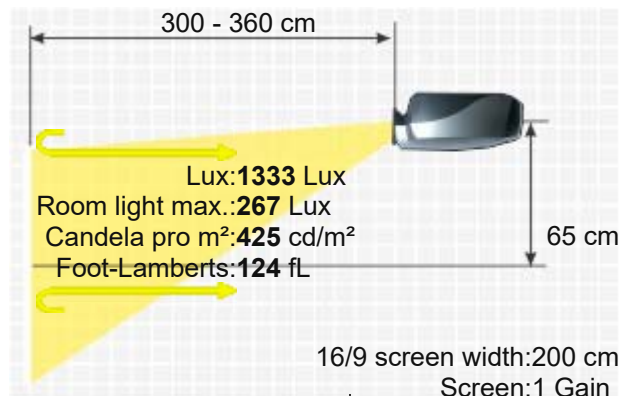

Throw Ratio

1,5-1,8:1

Audio

1 x 10W

Connections

HDMI in

D-sub 15pin in und out

Cinch Video in

Cinch Stereo in

Mini Jack Audio in und out

USB Typ A,B in

RS232C Din 9 pin in

Mikrofon in

Yes
260 / 210W in Eco Mode
327 x 137 x 233 mm (12,9"x5,4"x9,2") 10,44 L/dm³
31 / 29 dB in Eco Mode

Weight 3,00 kg / 6,61 lbs.
Keystone Vert.: +/-30°
Illumination -