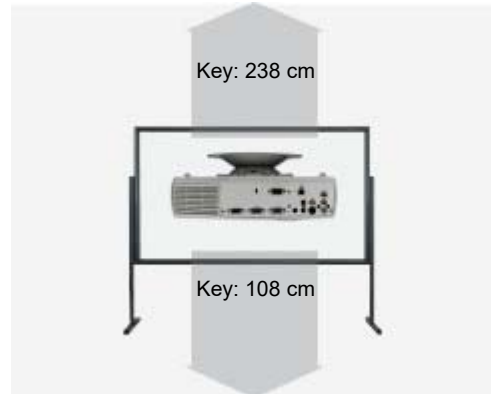

HCinema

<https://www.projector-database.com/pro/benqth670-en.html>

Due to our ongoing commitment to continuously improve the quality of our projector database, this brochure is also subject to change without notice. HCinema is not responsible for any errors or omissions contained in product descriptions.