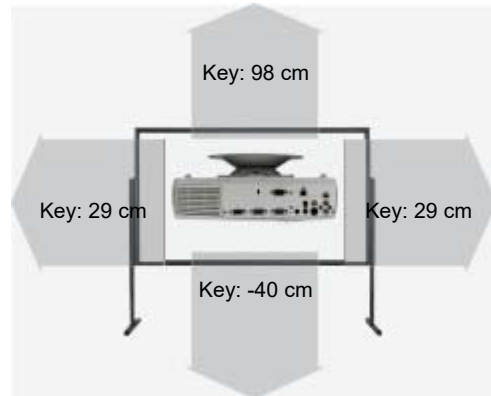

Zoom

No Zoom

Objective

-

Throw Ratio

0,25:1

Audio

10W

Connections

2x HDMI in
HDMI out
Display Port
D-sub 15pin in und out
3D Sync in und out
HDBaseT

Mini Jack Audio in und out
 USB in
 RS232C Din 9 pin in
 RJ45 in
 Wired Remote
 12V Trigger out

Ceiling Mounting
 Power
 Size WxHxD
 Operating Noise

Yes
 450W / 339W in Eco Mode
 480 x 157,4 x 473 mm (18,9"x6,2"x18,6") 35,65 L/dm³
 37 / 35 dB in Eco Mode

Weight
 Keystone
 Illumination

12,20 kg / 26,46 lbs.
 Vert.: +/-30°
 Hori.: +/-30°
 -

Frequenz
 Foot-Lamberts

H-sync: 15-102 kHz
 V-sync: 23-120 Hz
 215 fL / max. 733 cm screen width
 737 cd/m²

Features

- Full HD 1080P compatible
- Eco Mode
- Kensington Slot
- 360° installable
- PJLink™
- Optional Wi-Fi network compatible.
- Lan network compatible.
- Short-throw projector
- Crestron®-Software compatible.
- AMX